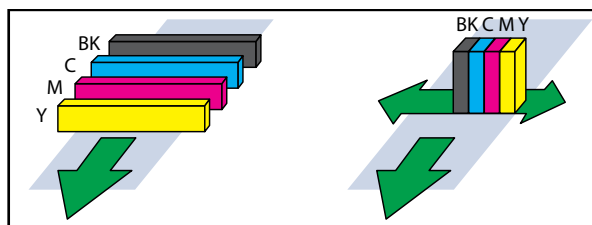

Product Specifications

SCC-2000D	
Print Technology	Ink jet (single pass printing)
Type of Ink	Dye based ink
Print Color	4 color (Bk, C, M, Y)
Dimensions (W x D x H)	15.4 (W) x 7.0 (H) x 11.0 (D) inches 391 (W) x 178 (H) x 280 (D) mm (excluding eject tray)
Weight	Approx. 15.43 lbs. (7kg) Net
Print Resolution	1200dpi x 1200dpi
Print Heads	4
Maximum Print Speed	50 sheets / minute
Media Size	Business Cards CR80 Cards (55 x 91mm) 1 Long Length Card (2.1 x 6.7 inch) (55 x 172 mm)
Margin	Top and bottom: 0.01 inch (0.3mm), right and left: 0.01 inch
Type of Media	Inkjet coated paper, plastic card
Media type	Matt Paper, Glossy Paper, Synthetic Paper, Thick Matt Tag, Thin Matt Tag
Media Thickness	(Paper Card) 0.08~0.15, 0.3 inches (210~370, 760 μm) (Plastic Card) 0.15~0.23, 0.3 inches (394~604, 760 μm)
Media Feeding/Djecting Capacity	250 sheets (business card) 100 sheets (plastic card (604 μm thickness))
Interface	USB2.0 High Speed, Giga Bit Ethernet
OS	Windows7 (32, 64 bit), Windows 8 (32, 64 bit), Windows Ser
Ink Cartridges	14ml for each color

*Specification subject to change without notice.

Single-pass printing
(SCC-2000D/P)

Serial printing